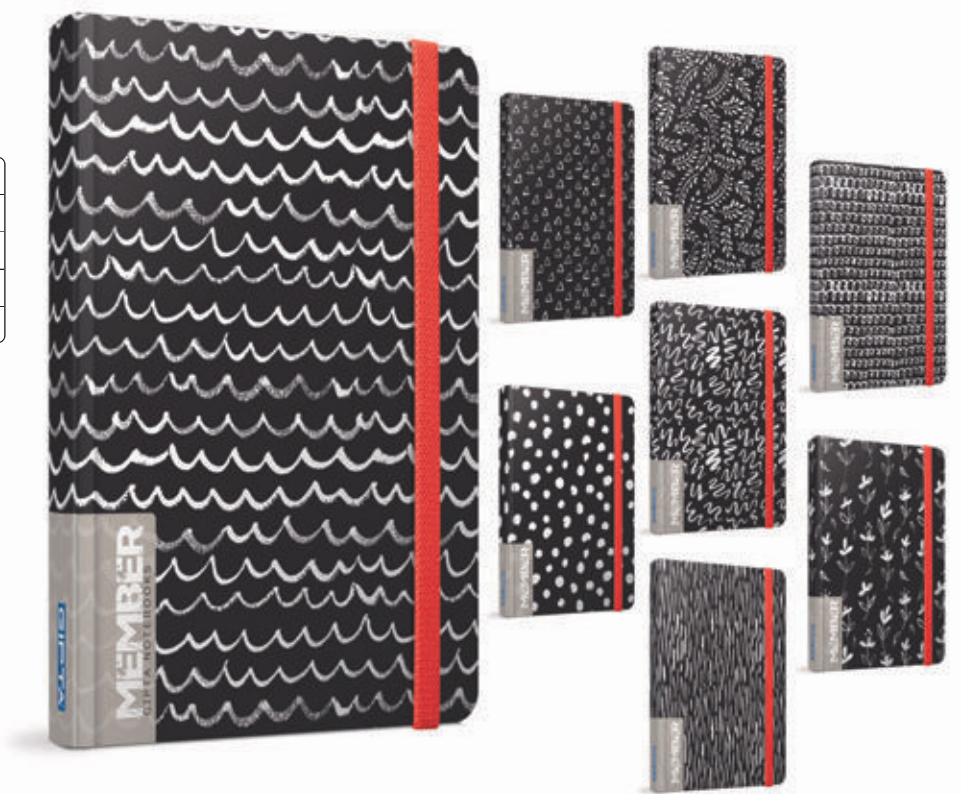

MEMBER

CASE BOUND / FLEXI COVER NOTEBOOK

CODE	SIZE	SHEETS	RULING	DISPLAY	BOX
3606	19x26	120	RULED		12
3353	19x26	120	SQUARED		12
3607	19x26	120	PLAIN		12
3354	13x21	120	RULED	18	18
3355	9x14	120	RULED	18	18