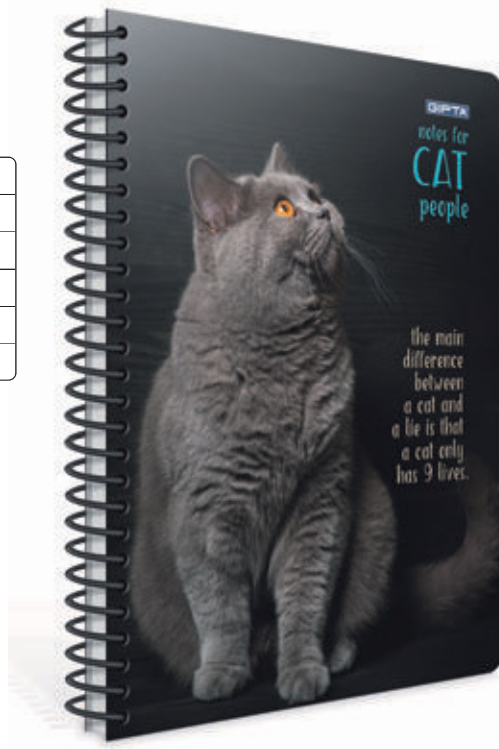

CAT

SPIRAL / CARDBOARD COVER NOTEBOOK

CODE	SIZE	SHEETS	RULING	DISPLAY BOX
3716	A4	80	RULED	24
3717	A4	80	SQUARED	24
3718	A4	100	RULED	24
3719	A4	100	SQUARED	24
3720	17x24	80	RULED	24
3721	17x24	80	SQUARED	24