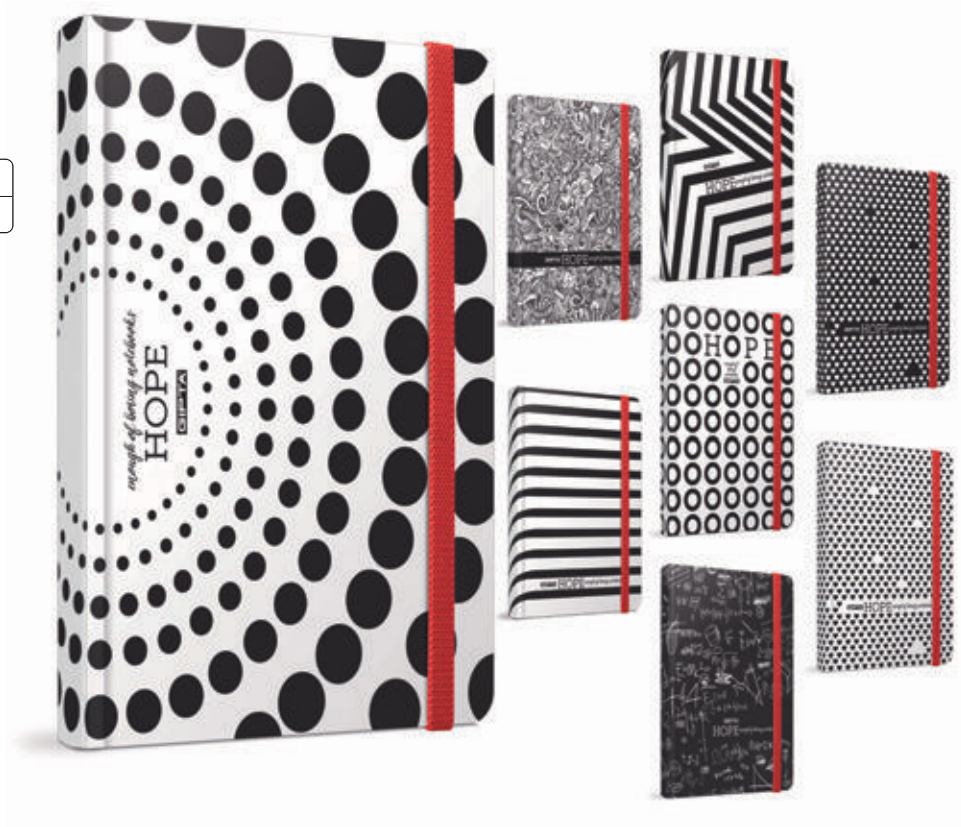

HOPE

CASE BOUND HARD COVER NOTEBOOK

CODE	SIZE	SHEETS	RULING	DISPLAY	BOX
1200	19x26	140	RULED	12	
1201	19x26	140	SQUARED	12