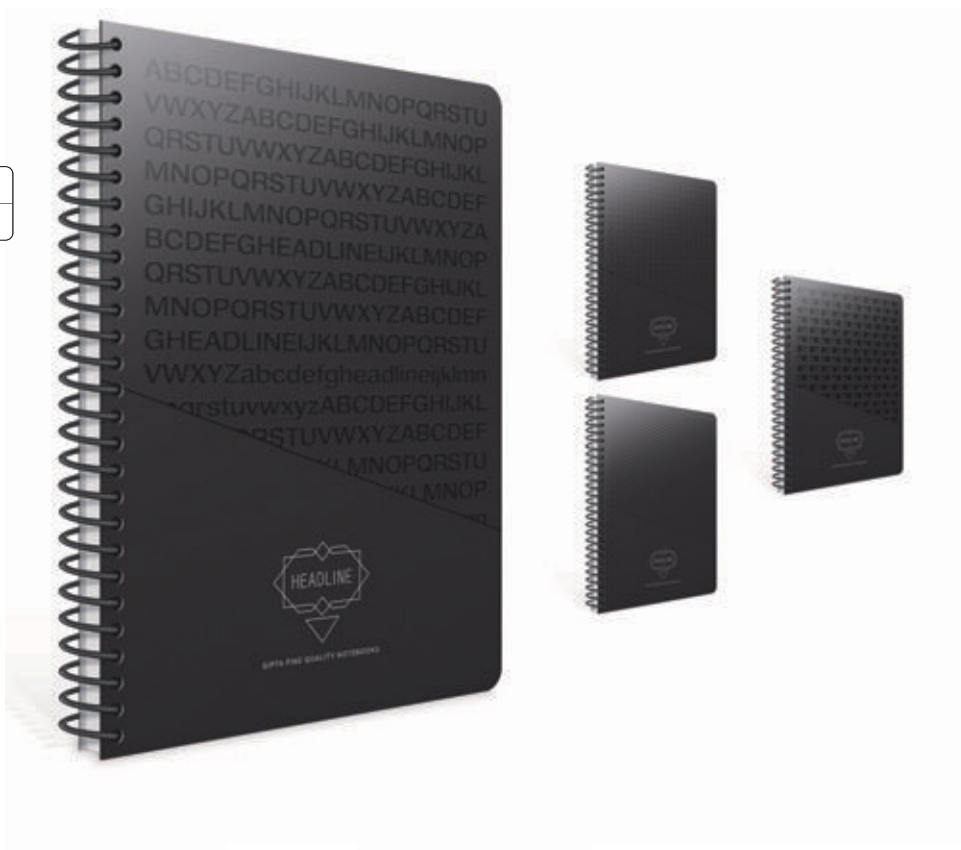

HEADLINE

SPIRAL / CARDBOARD COVER NOTEBOOK

CODE	SIZE	SHEETS	RULING	DISPLAY BOX
2668	A4	80	RULED	24
2669	A4	80	SQUARED	24