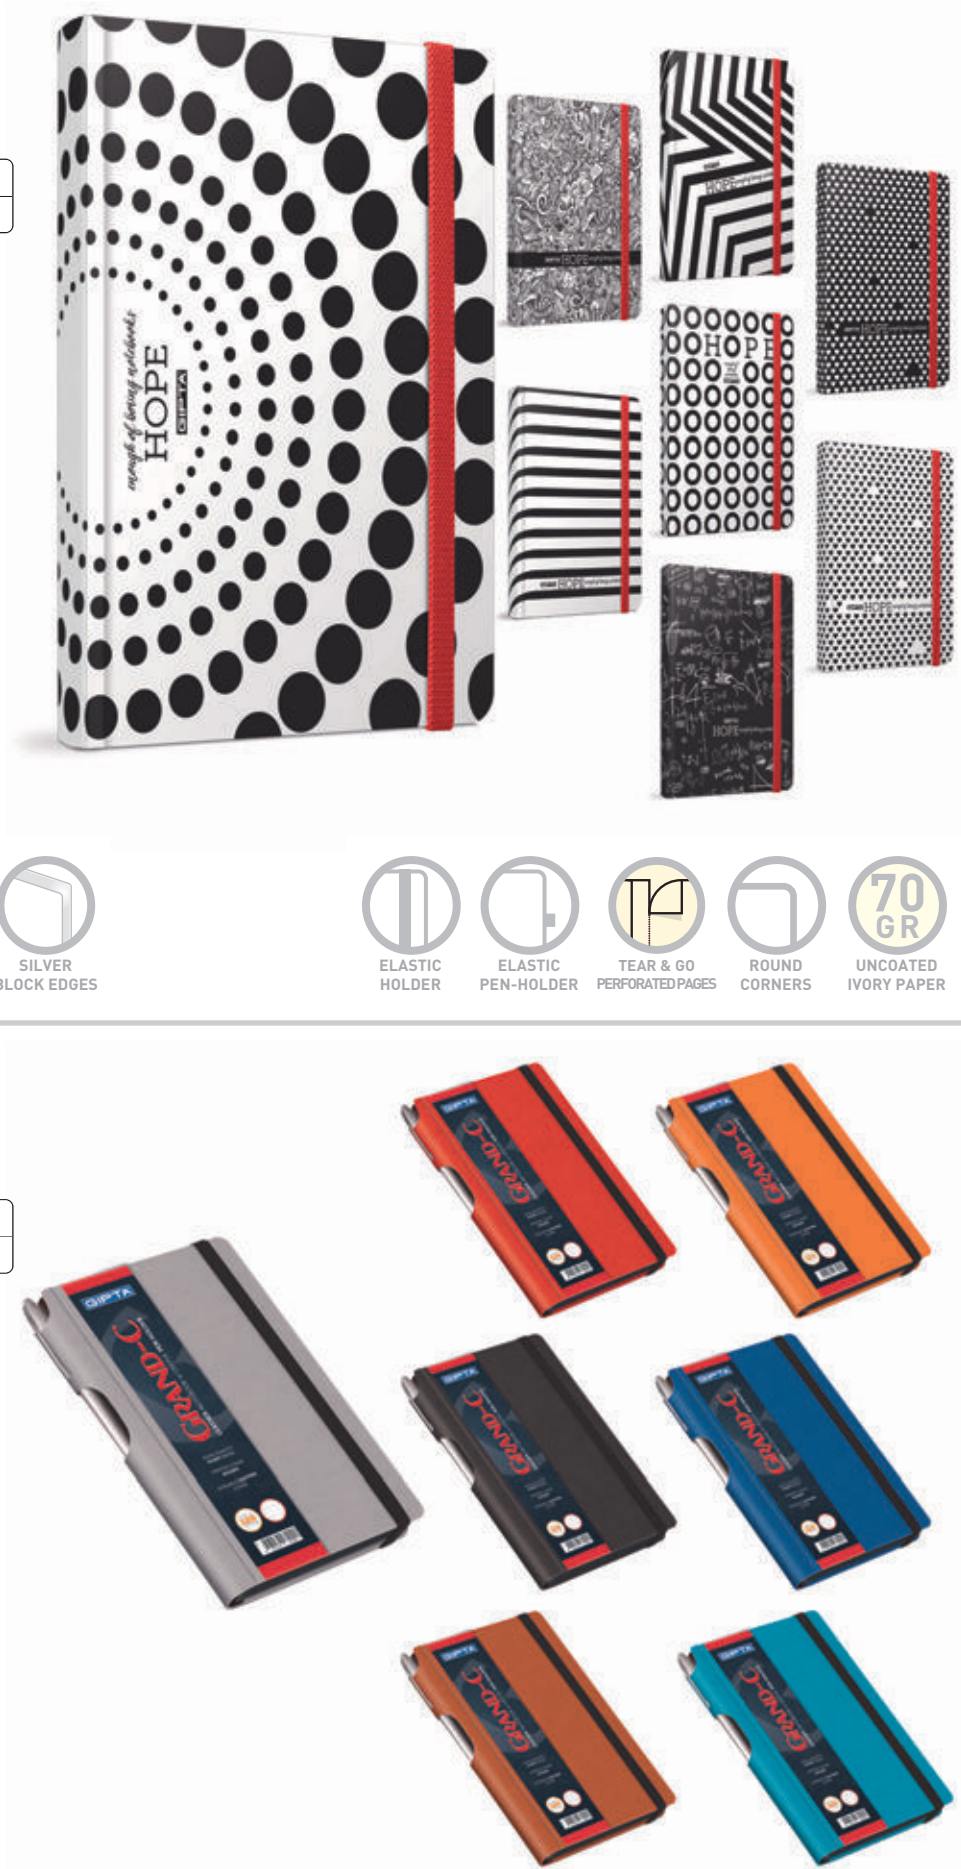

GRAND-C

CASE BOUND / HARD COVER NOTEBOOK

CODE	SIZE	SHEETS	RULING	DISPLAY	BOX
2103	13x21	120	RULED	18	18
2101	9x14	120	RULED	18	18