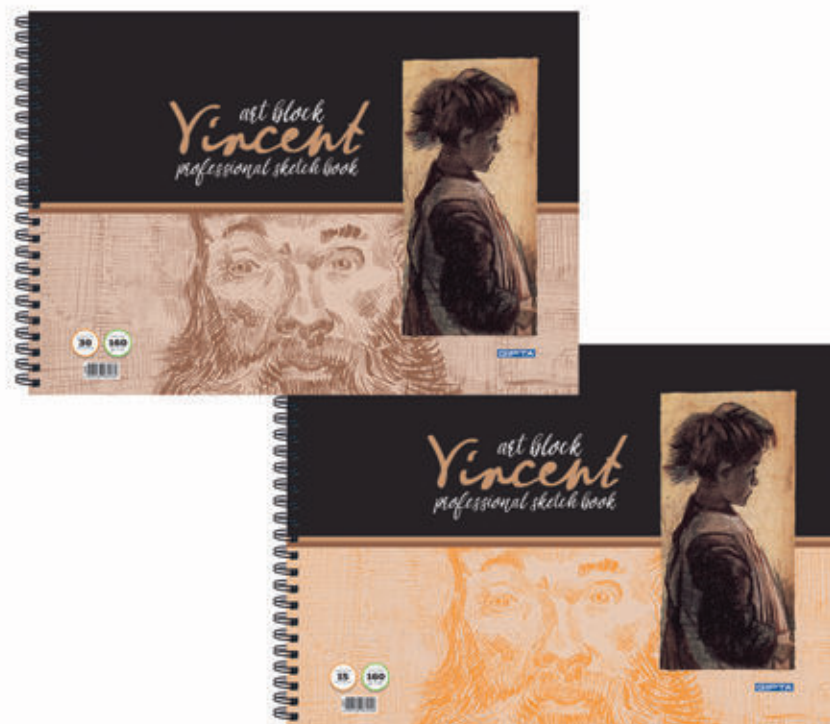

# MUSIC BOOK

SPIRAL / CARDBOARD COVER MUSIC NOTEBOOK

CODE	SIZE	SHEETS	RULING	DISPLAY BOX
1481	<b>A4</b>	40		48
1479	<b>A4</b>	40		48
1480	<b>A4</b>	60		36

# MUSIC BOOK

WIRE STITCHED / MUSICAL NOTEBOOK

CODE	SIZE	SHEETS	RULING	DISPLAY BOX
2909	<b>A4</b>	40		36
2910	<b>17x24</b>	40		36

# VINCENT ART BLOCK

SPIRAL / DRAWING BOOK

CODE	SIZE	SHEETS	RULING	DISPLAY	BOX
2577	35x50	15			24
2592	25x35	15			36

PERFORATED  
PAGES

UNCOATED  
PAPER