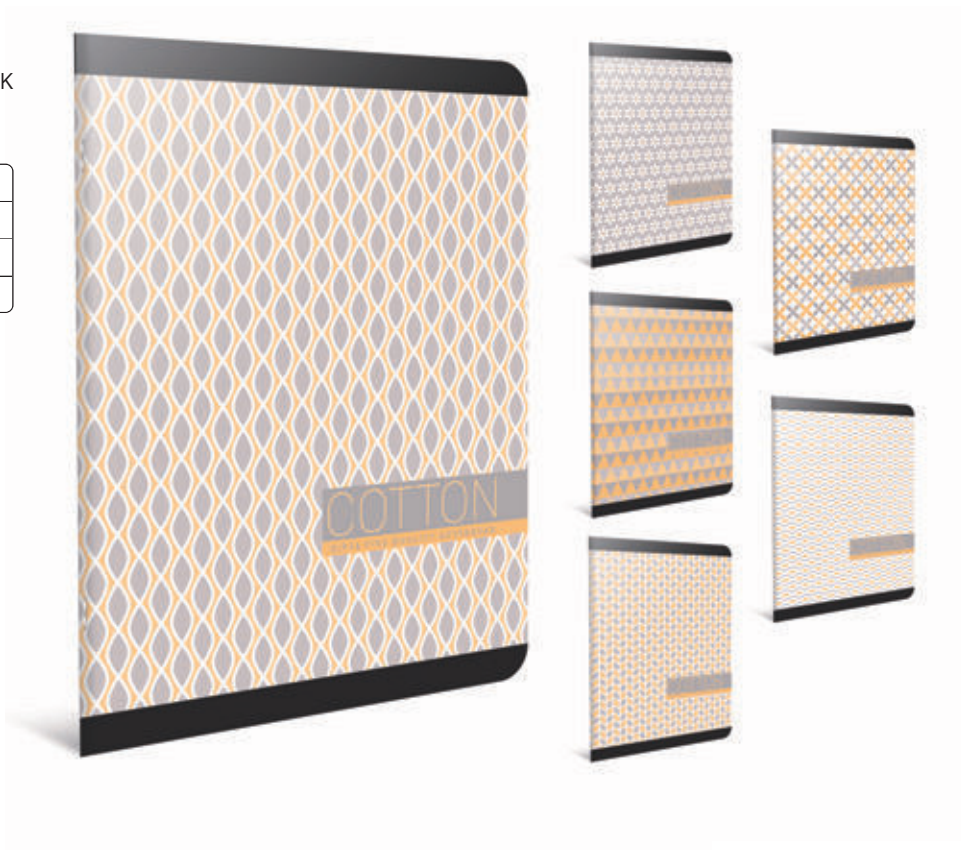

COTTON

STITCHED CARDBOARD COVER EXERCISE BOOK

CODE	SIZE	SHEETS	RULING	DISPLAY	BOX
3887	19x26	60	RULED		36
3888	19x26	60	SQUARED		36
3786	19x26	80	RULED		24
3787	19x26	80	SQUARED		24