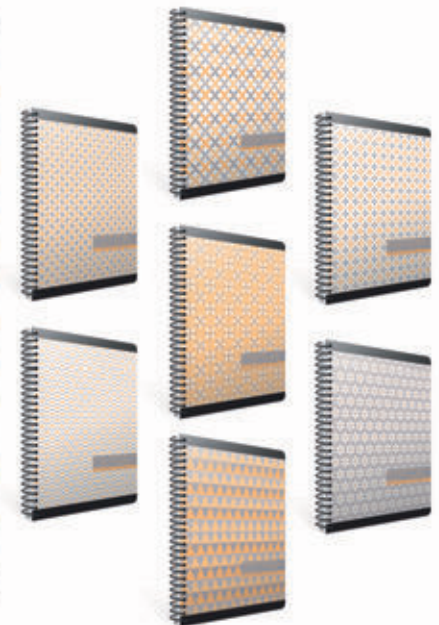

COTTON

SPIRAL / CARDBOARD COVER NOTEBOOK

CODE	SIZE	SHEETS	RULING	DISPLAY BOX
3781	A4	80	RULED	24
3782	A4	80	SQUARED	24
3783	A4	80	PLAIN	24
3784	17x24	80	RULED	24
3785	17x24	80	SQUARED	24