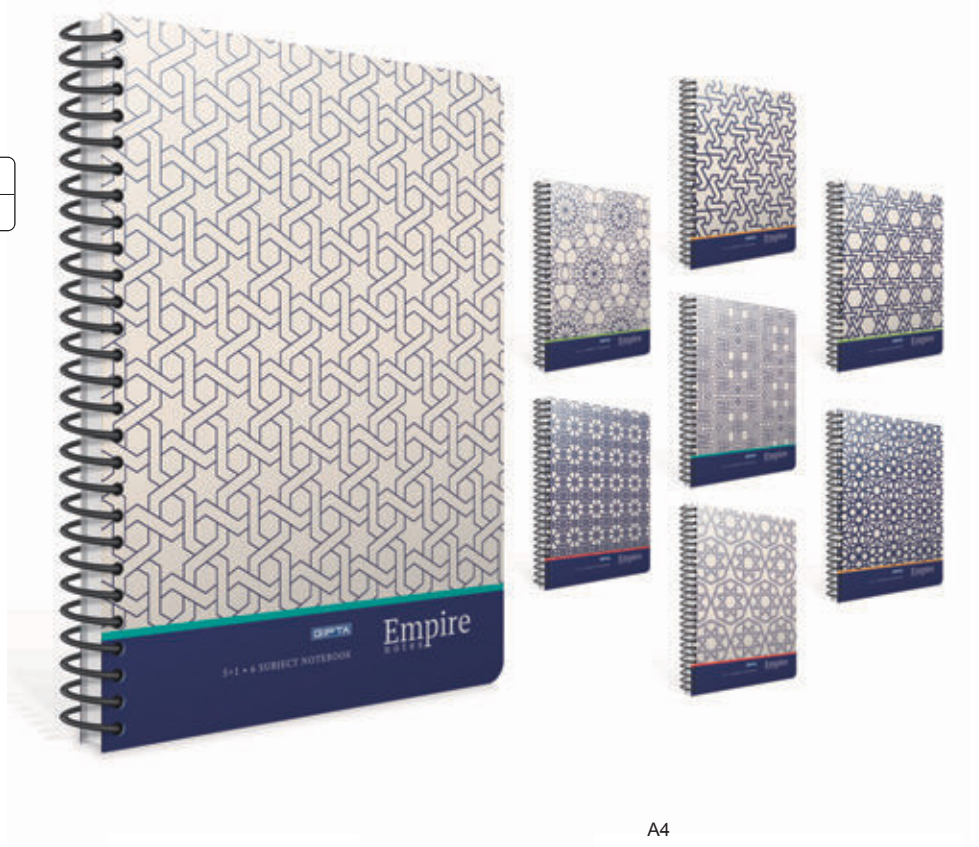

EMPIRE

SPIRAL / 6 SUBJECT HARD COVER NOTEBOOK

CODE	SIZE	SHEETS	RULING	DISPLAY	BOX
3324	A4	150	5+1		12
3325	17x24	150	5+1		12