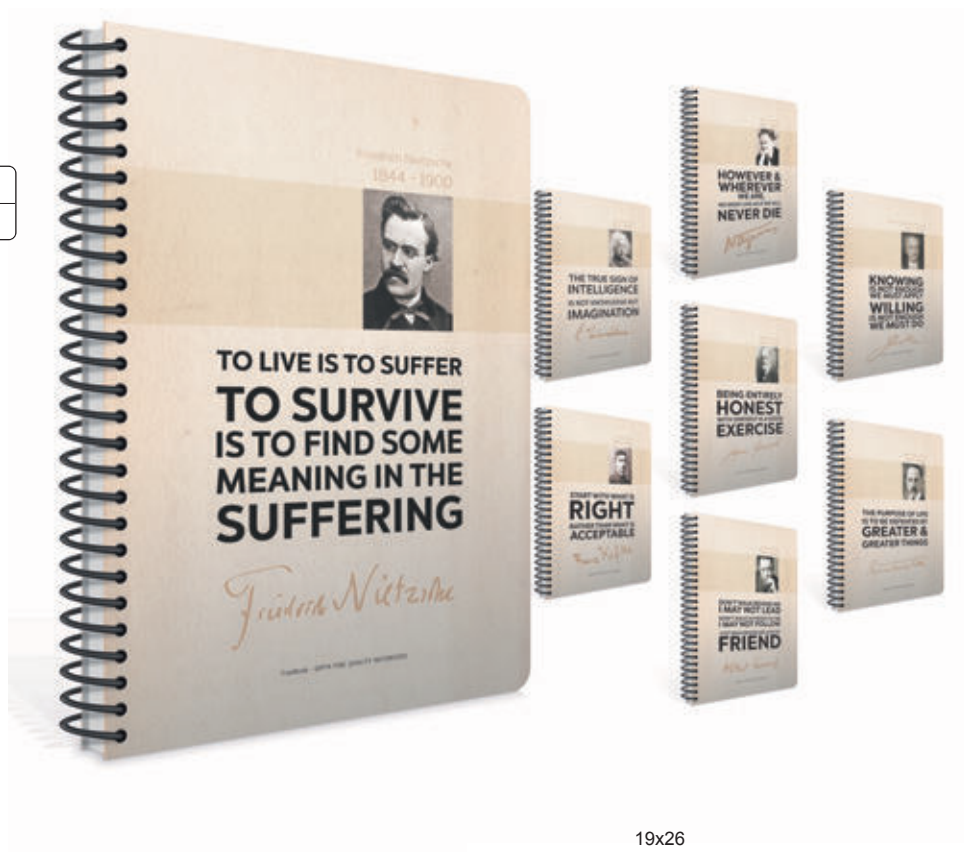

# ISTANBUL PASTELS

SPIRAL / HARD COVER NOTEBOOK

CODE	SIZE	SHEETS	RULING	DISPLAY BOX
4450	<b>17x24</b>	100	RULED	18
4451	<b>17x24</b>	100	SQUARED	18

ROUND  
CORNERS

UNCOATED  
IVORY PAPER

# TRUE BOOK

SPIRAL / HARD COVER NOTEBOOK

CODE	SIZE	SHEETS	RULING	DISPLAY BOX
3893	<b>19x26</b>	120	RULED	12
3894	<b>17x24</b>	120	RULED	18

19x26

ELASTIC  
PEN-HOLDER

PERFORATED  
PAGES

ROUND  
CORNERS

UNCOATED  
IVORY PAPER